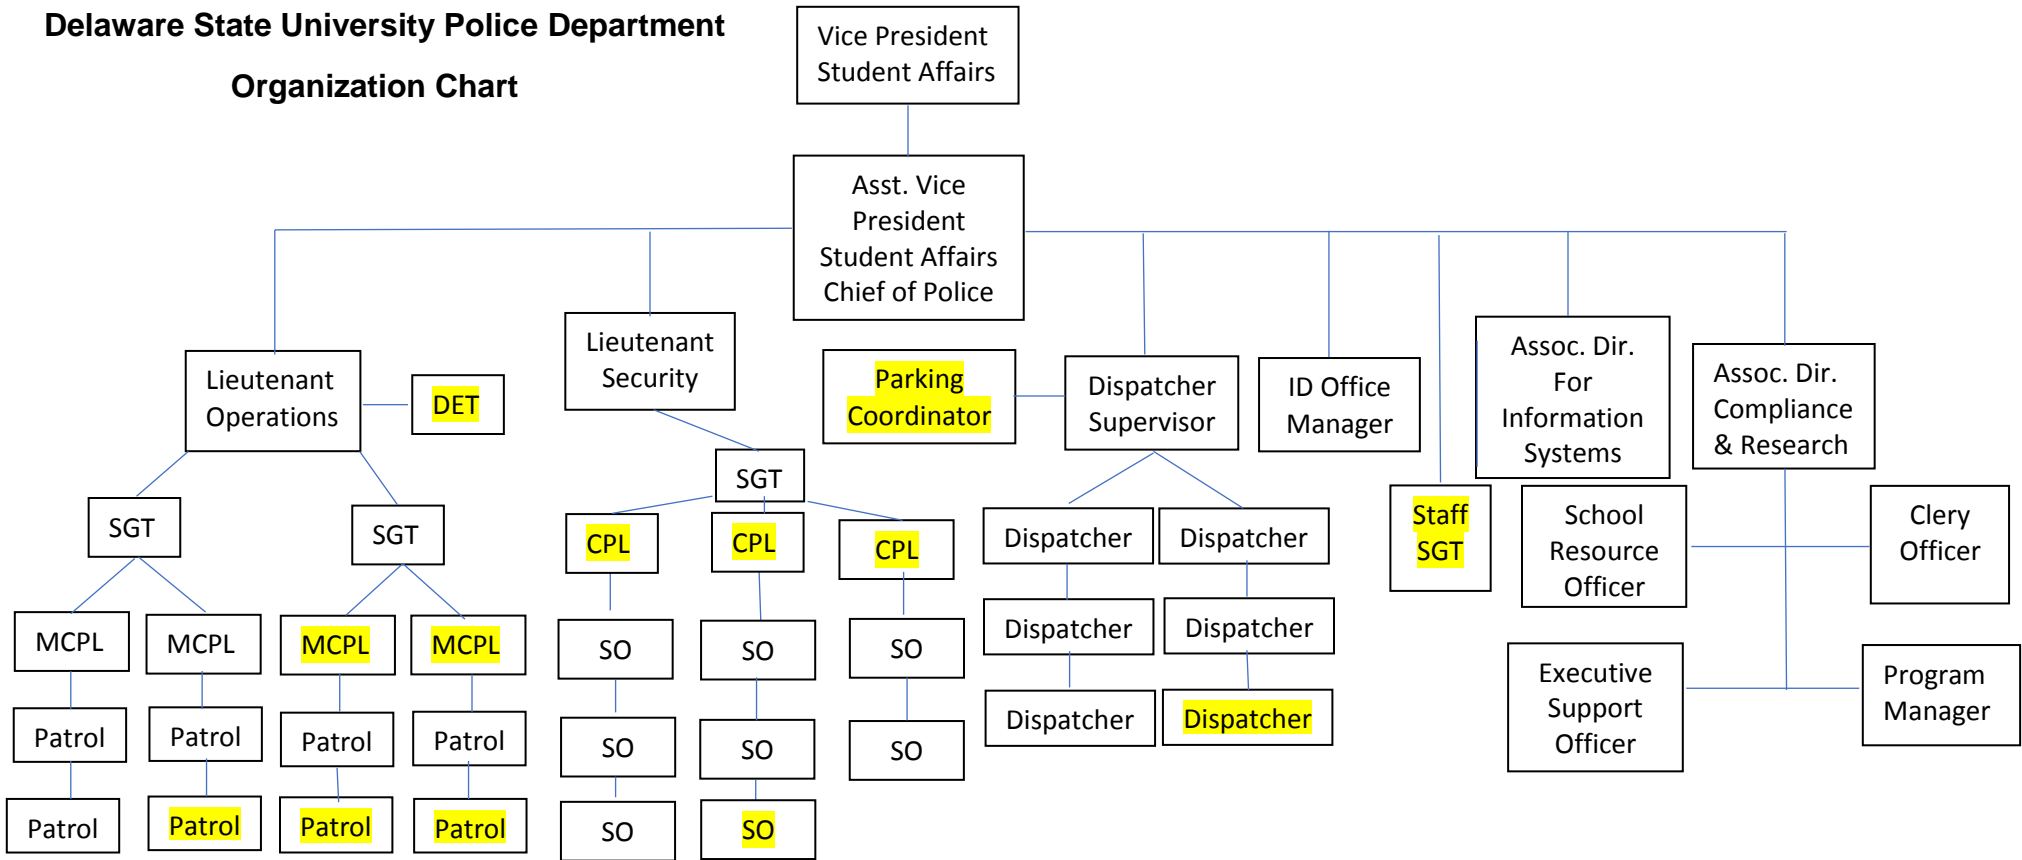

# Delaware State University Police Department Organization Chart

POSITION	AUTHORIZED	ACTUAL
Sworn Officers	19	12
Security Officers	13	12
Dispatchers	6	5

**Vacancy**