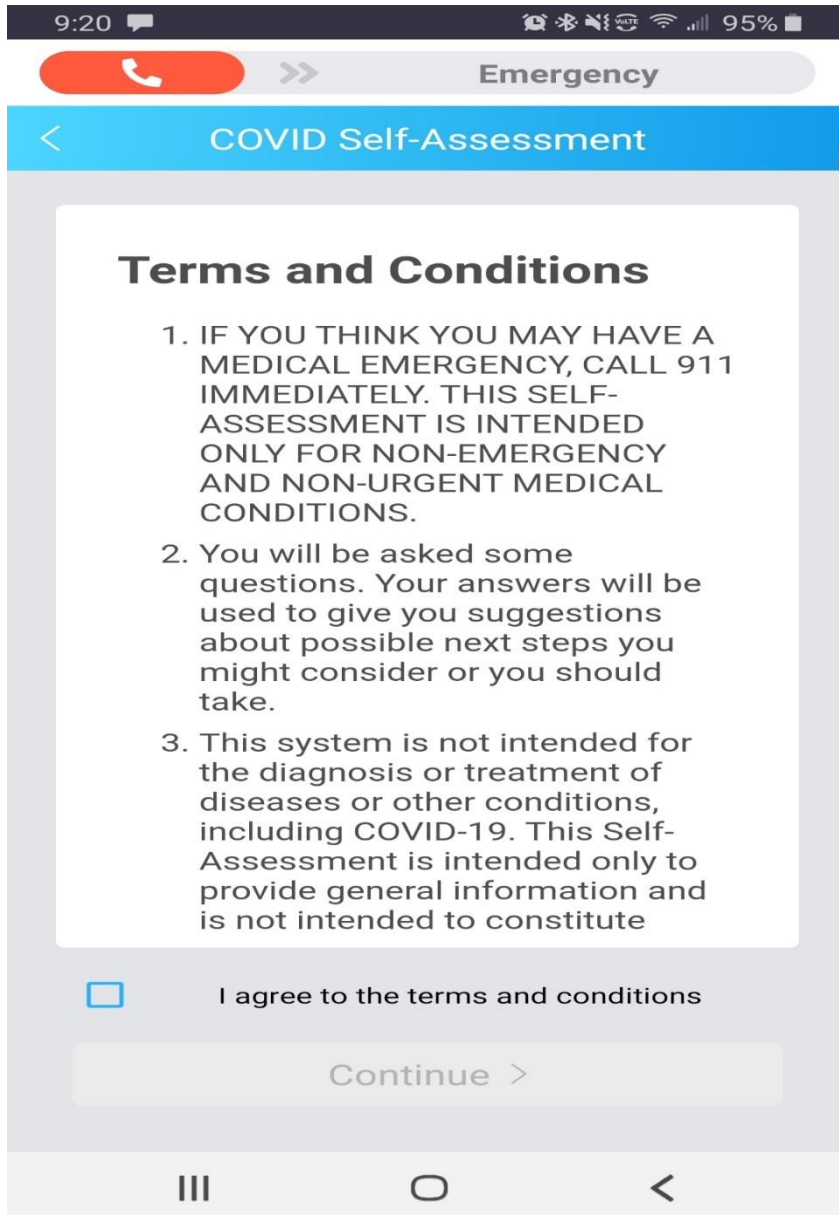

Step 2

- A confirmation message that a verification number has been sent to you via text message will appear.
- Input the verification key in the spaces provided

Step 3

- Set your notification preferences
- Click continue

Step 4

Grant the app the necessary permissions by clicking allow on the next three screens

Step 5

Create and input your secure pin

Your registration is complete!

The next pages will show you how to complete the daily COVID Self-Assessment and get your virtual access badge.

Daily Screening Instructions

Step 1

Open the app and click on COVID Self-Assessment

Step 2

- Click on the small box to accept the Terms and Conditions
- Click continue

Step 3

- **Select your role from the drop-down**
- **Click continue**