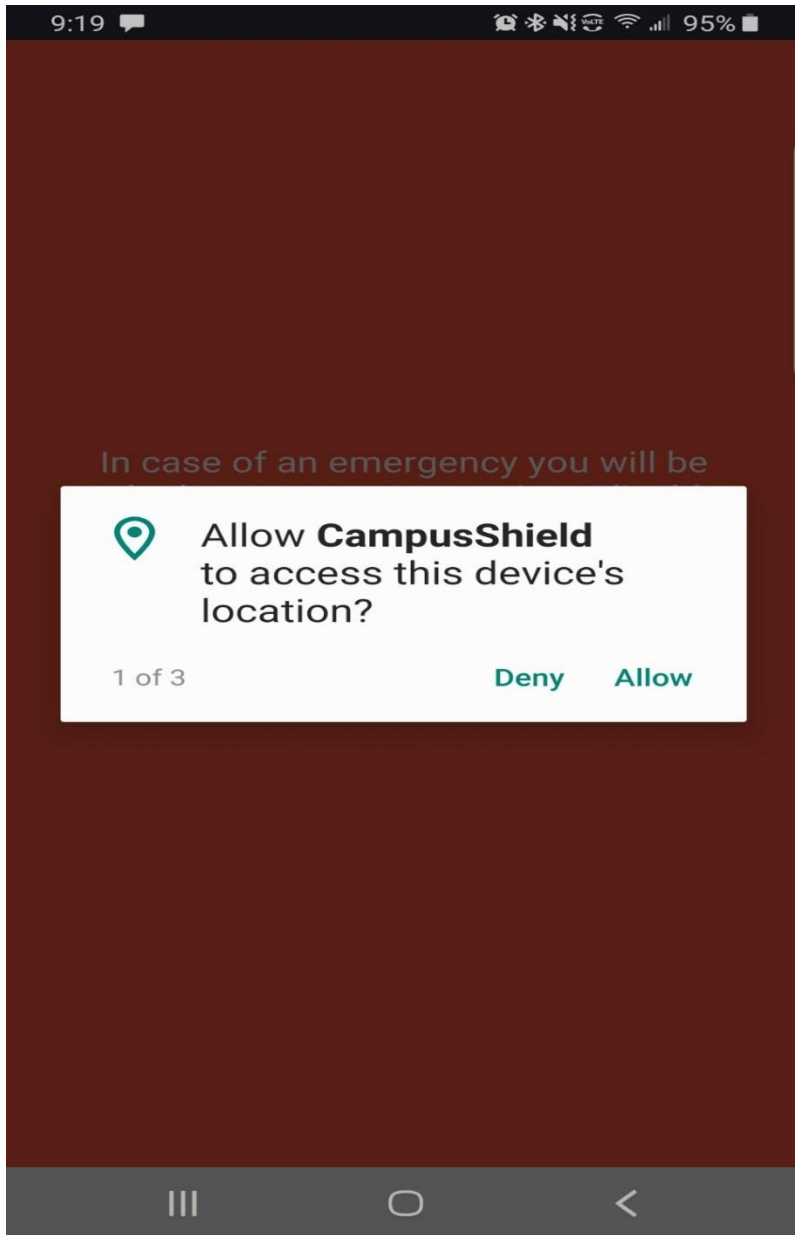

By checking this box and continuing, you agree to 911Cellular's Terms and Conditions

[VIEW TERMS AND CONDITIONS](#)

[REGISTER](#)

Step 1

- **Download the app to your mobile device**
- **Install and open it**
- **Once the app opens, input the required information on this screen (please use your DSU email address)**
- **Check the box agreeing to the Terms and Conditions**
- **Click register**

Step 2

- A confirmation message that a verification number has been sent to you via text message will appear.
- Input the verification key in the spaces provided

Step 3

- Set your notification preferences
- Click continue

Step 4

Grant the app the necessary permissions by clicking allow on the next three screens

Step 5

Create and input your secure pin

Your registration is complete!

The next pages will show you how to complete the daily COVID Self-Assessment and get your virtual access badge.