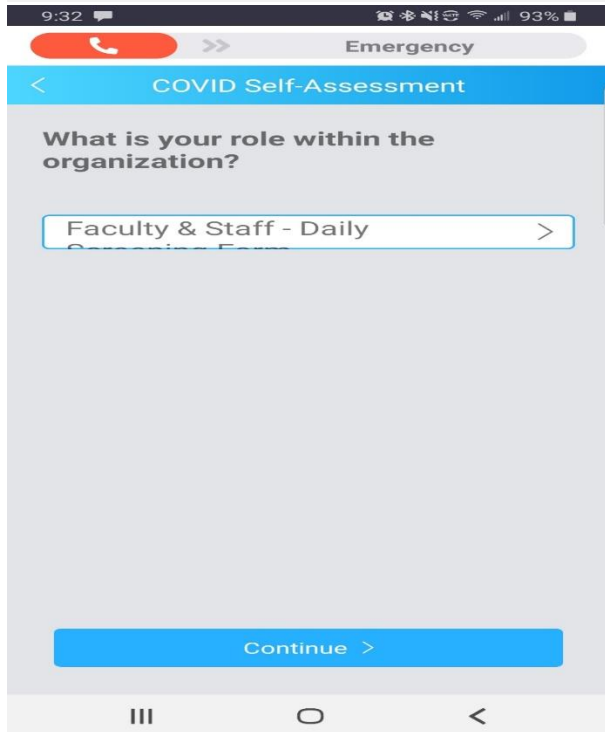

Step 4

Grant the app the necessary permissions by clicking allow on the next three screens

Step 5

Create and input your secure pin

Your registration is complete!

The next pages will show you how to complete the daily COVID Self-Assessment and get your virtual access badge.

Daily Screening Instructions

Step 1

Open the app and click on COVID Self-Assessment

Step 2

- Click on the small box to accept the Terms and Conditions
- Click continue

Step 3

- **Select your role from the drop-down**
- **Click continue**

This badge was acquired on:

Monday, September 28, 2020 9:32:48 AM Eastern Standard Time

Step 4

This is your self-assessment badge that will grant you access to campus.

Please have it ready to present to the public safety officer at the front gate.