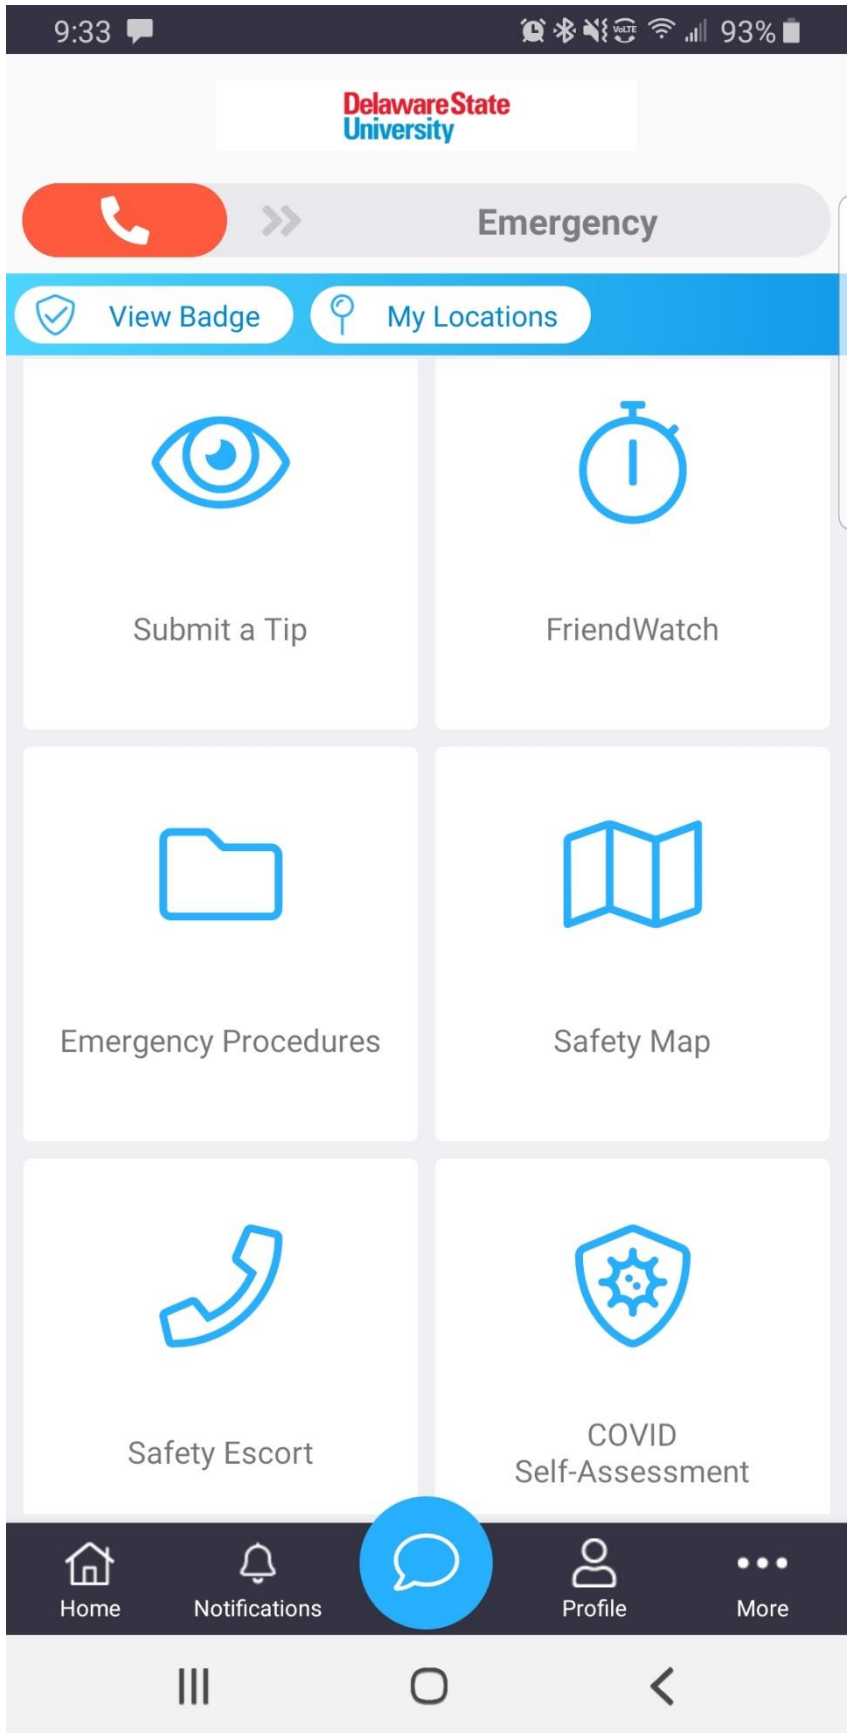

Step 2

- A confirmation message that a verification number has been sent to you via text message will appear.
- Input the verification key in the spaces provided

Step 3

- Set your notification preferences
- Click continue

Step 4

Grant the app the necessary permissions by clicking allow on the next three screens

Step 5

Create and input your secure pin

Your registration is complete!

The next pages will show you how to complete the daily COVID Self-Assessment and get your virtual access badge.

This badge was acquired on:

Monday, September 28, 2020 9:32:48 AM Eastern Standard Time

Step 4

This is your self-assessment badge that will grant you access to campus.

Please have it ready to present to the public safety officer at the front gate.

The self-assessment badge is only valid for 24 hours from the time it was issued.

You can always view your current badge by clicking on the view badge icon on the app home screen.

Thank you for doing your part to keep Hornet Nation safe!