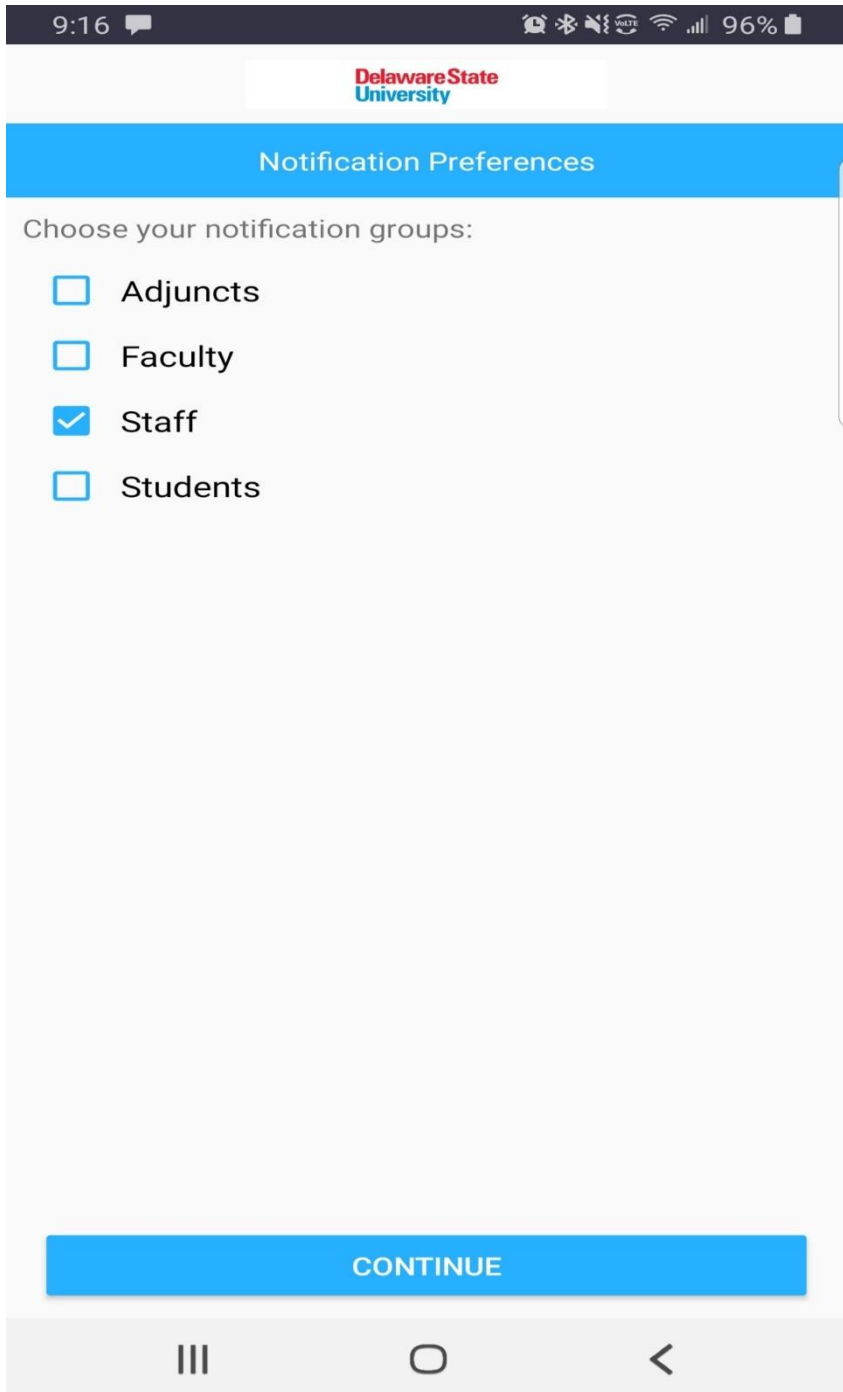

Step 3

- Set your notification preferences
- Click continue