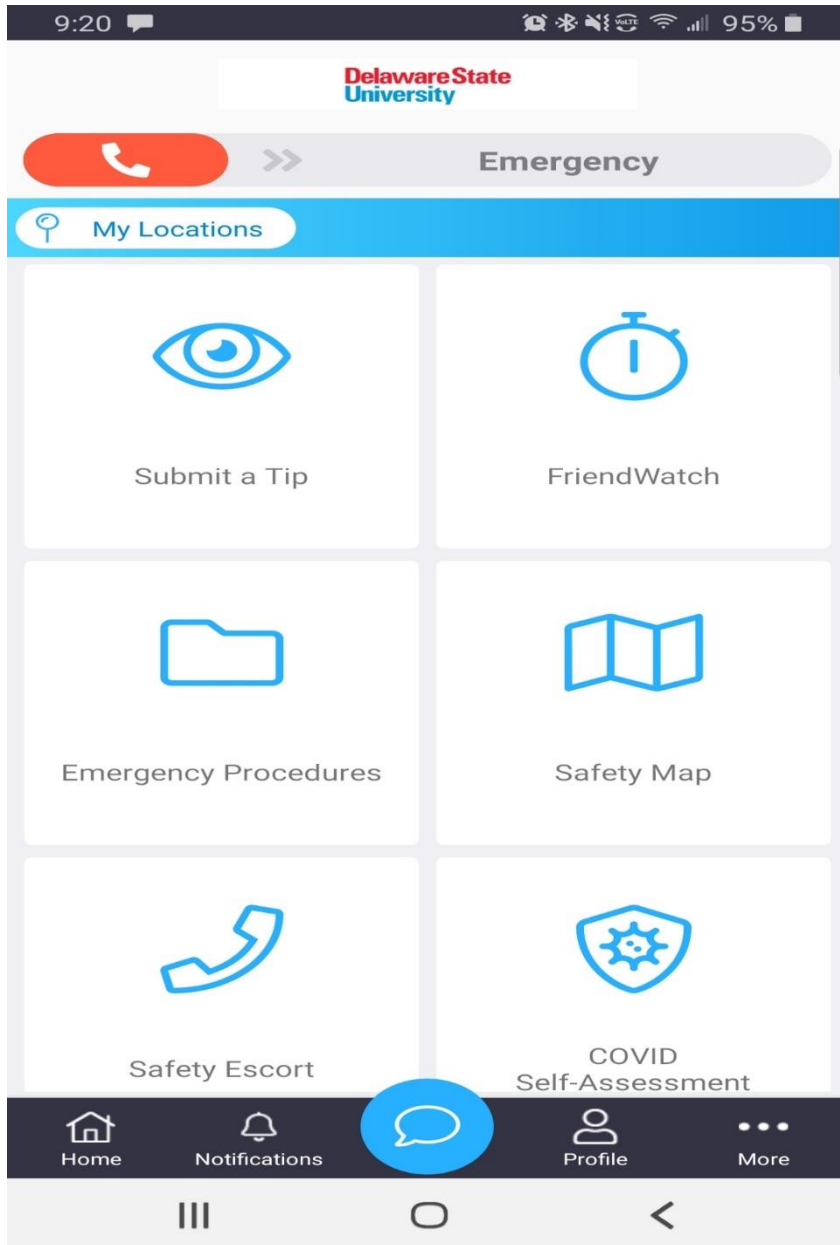

Step 2

- A confirmation message that a verification number has been sent to you via text message will appear.
- Input the verification key in the spaces provided

Step 3

- Set your notification preferences
- Click continue

Step 4

Grant the app the necessary permissions by clicking allow on the next three screens

Step 5

Create and input your secure pin

Your registration is complete!

The next pages will show you how to complete the daily COVID Self-Assessment and get your virtual access badge.

Daily Screening Instructions

Step 1

Open the app and click on COVID Self-Assessment

Step 2

- Click on the small box to accept the Terms and Conditions
- Click continue

Step 3

- **Select your role from the drop-down**
- **Click continue**

This badge was acquired on:

Monday, September 28, 2020 9:32:48 AM Eastern Standard Time

Step 4

This is your self-assessment badge that will grant you access to campus.

Please have it ready to present to the public safety officer at the front gate.