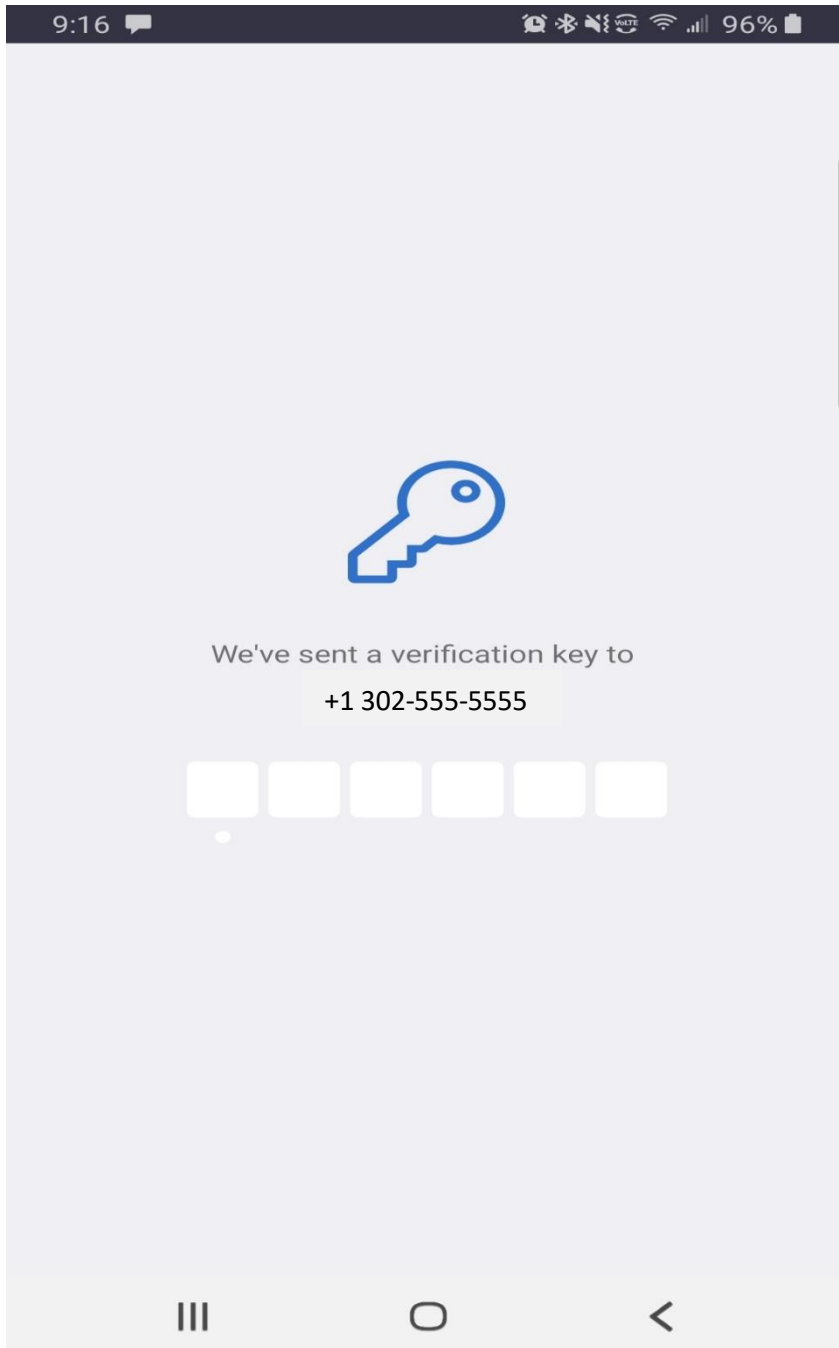

Delaware State University

It All **MATTERS.**

Registration and User Guide

9:14 Sprint  96%

Already have an account? [SIGN IN](#)

Full Name

Email Address

Phone Number

By checking this box and continuing, you agree to 911Cellular's Terms and Conditions

[VIEW TERMS AND CONDITIONS](#)

[REGISTER](#)

Step 1

- **Download the app to your mobile device**
- **Install and open it**
- **Once the app opens, input the required information on this screen (please use your DSU email address)**
- **Check the box agreeing to the Terms and Conditions**
- **Click register**

Step 2

- A confirmation message that a verification number has been sent to you via text message will appear.
- Input the verification key in the spaces provided

Step 3

- Set your notification preferences
- Click continue

Step 4

Grant the app the necessary permissions by clicking allow on the next three screens

Step 5

Create and input your secure pin

Your registration is complete!

The next pages will show you how to complete the daily COVID Self-Assessment and get your virtual access badge.