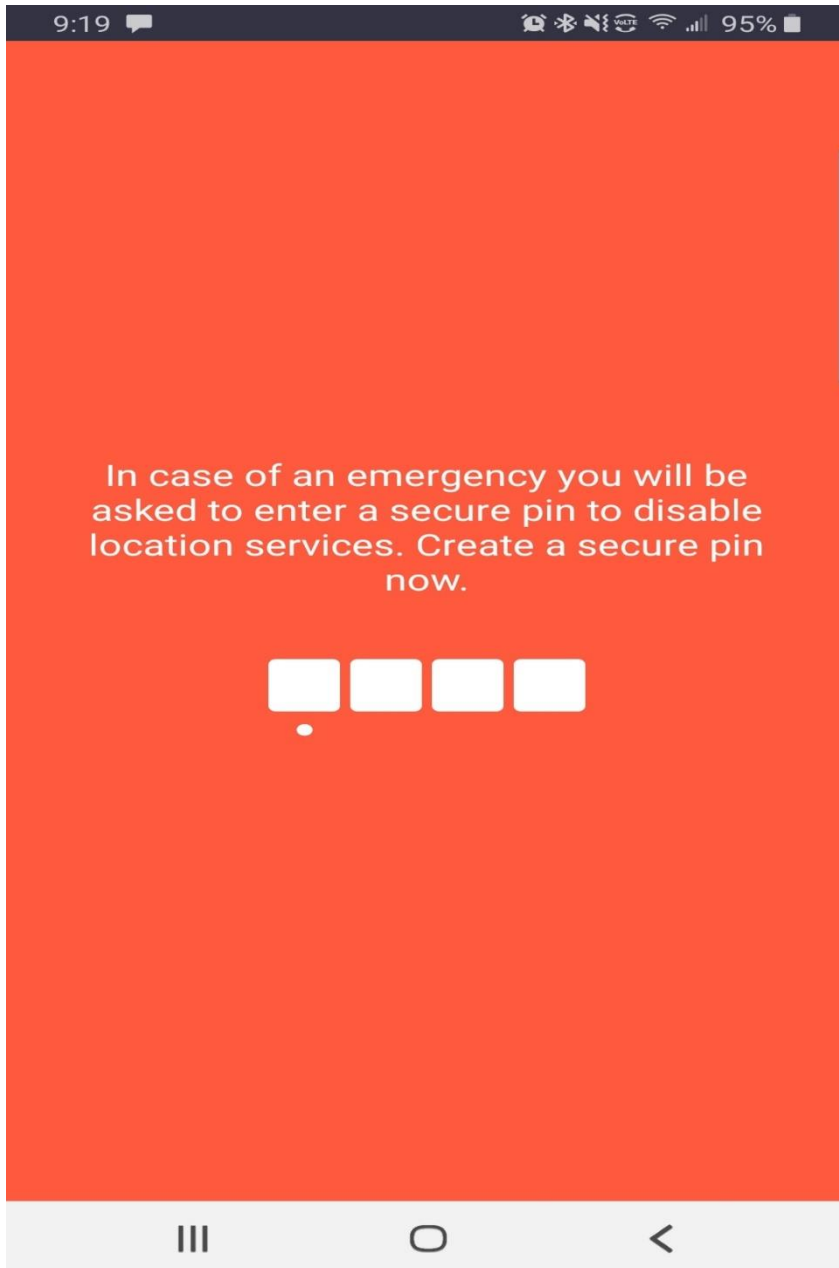

Step 2

- A confirmation message that a verification number has been sent to you via text message will appear.
- Input the verification key in the spaces provided

Step 3

- Set your notification preferences
- Click continue

Step 4

Grant the app the necessary permissions by clicking allow on the next three screens

Step 5

Create and input your secure pin

Your registration is complete!

The next pages will show you how to complete the daily COVID Self-Assessment and get your virtual access badge.