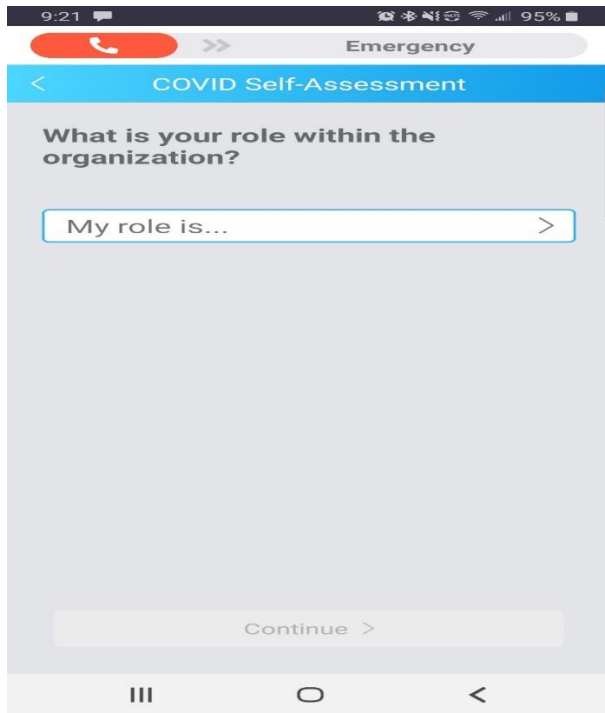

Step 4

Grant the app the necessary permissions by clicking allow on the next three screens

Step 5

Create and input your secure pin

Your registration is complete!

The next pages will show you how to complete the daily COVID Self-Assessment and get your virtual access badge.

Daily Screening Instructions

Step 1

Open the app and click on COVID Self-Assessment

Step 2

- Click on the small box to accept the Terms and Conditions
- Click continue

Step 3

- **Select your role from the drop-down**
- **Click continue**

This badge was acquired on:

Monday, September 28, 2020 9:32:48 AM Eastern Standard Time

Step 4

This is your self-assessment badge that will grant you access to campus.

Please have it ready to present to the public safety officer at the front gate.