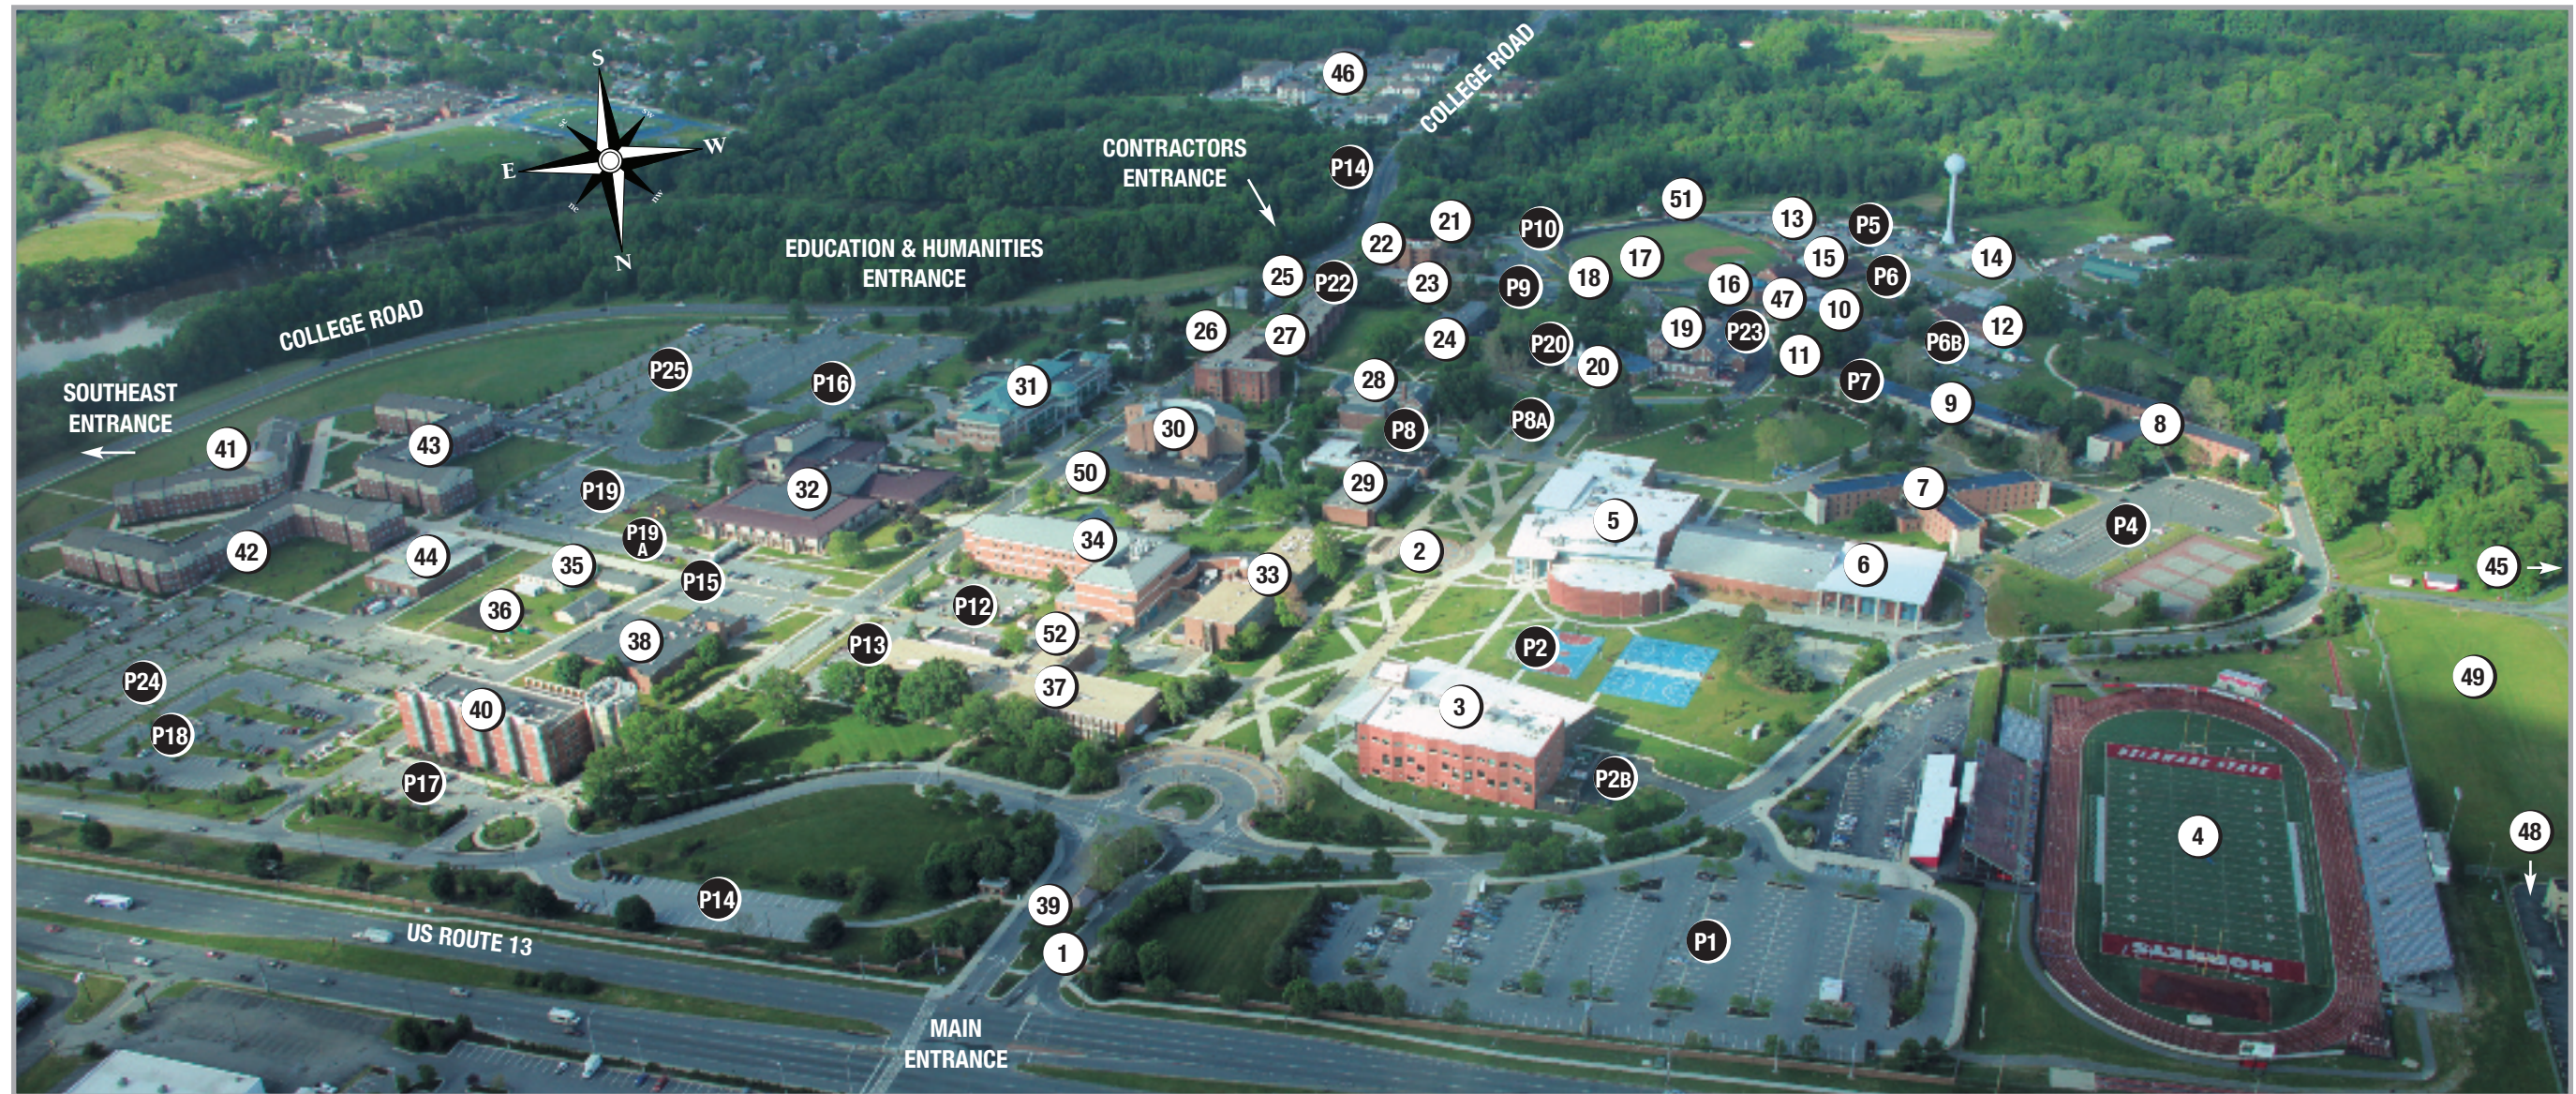

Campus Map

Campus Buildings and Facilities

Building Name (Bldg #)

Administration and Student Services Building (40)
 Airway Science (35)
 Alumni Stadium (4)
 Aquaculture Research and Demonstration Center B1 & B2 (45)
 Baker Annex (47)
 Baker Building Extension (47)
 Bank of America Building (31)
 Bus Stop (39)
 Campus Mall (2)
 Center for Excellence in Teaching—ROTC (36)
 Conrad Hall (19)
 Conwell Hall (9)
 Cottage 504 Sponsored Programs (25)

Luna I. Mishoe Science Center South (34)
 Lydia P. Laws Hall (24)
 Medgar Evers Hall (7)
 Memorial Hall Gym & Strength and Conditioning Facility (6)
 Meta V. Jenkins Hall (8)
 Martin Luther King, Jr. Student Center (3)
 President's Residence (26)
 R. S. Grossley Hall (29)
 Richard Wynder Towers (22)
 Soccer Field (49)
 Softball Field (48)
 Soldier Field (17)
 Student Health Center (21)

Thomasson Building (20)
 U. S. Washington Jr. Cooperative Extension Center (15)
 University Police Station (52)
 University Village Building 1 (43)
 University Village Building 2 (42)
 University Village Building 3 (41)
 University Village Café (44)
 Walking Mall (50)
 Warren-Franklin Hall (27)
 Welcome Center (1)
 Wellness & Recreation Center (5)
 William C. Jason Library (30)

Parking Lots = P#

MAKING OUR MARK ON THE WORLD

Delaware State University

Department of Public Safety
1200 North DuPont Highway
Dover, DE 19901-2277
302.857.6290

4444 On Campus Emergency
302.857.7918 Tip Line